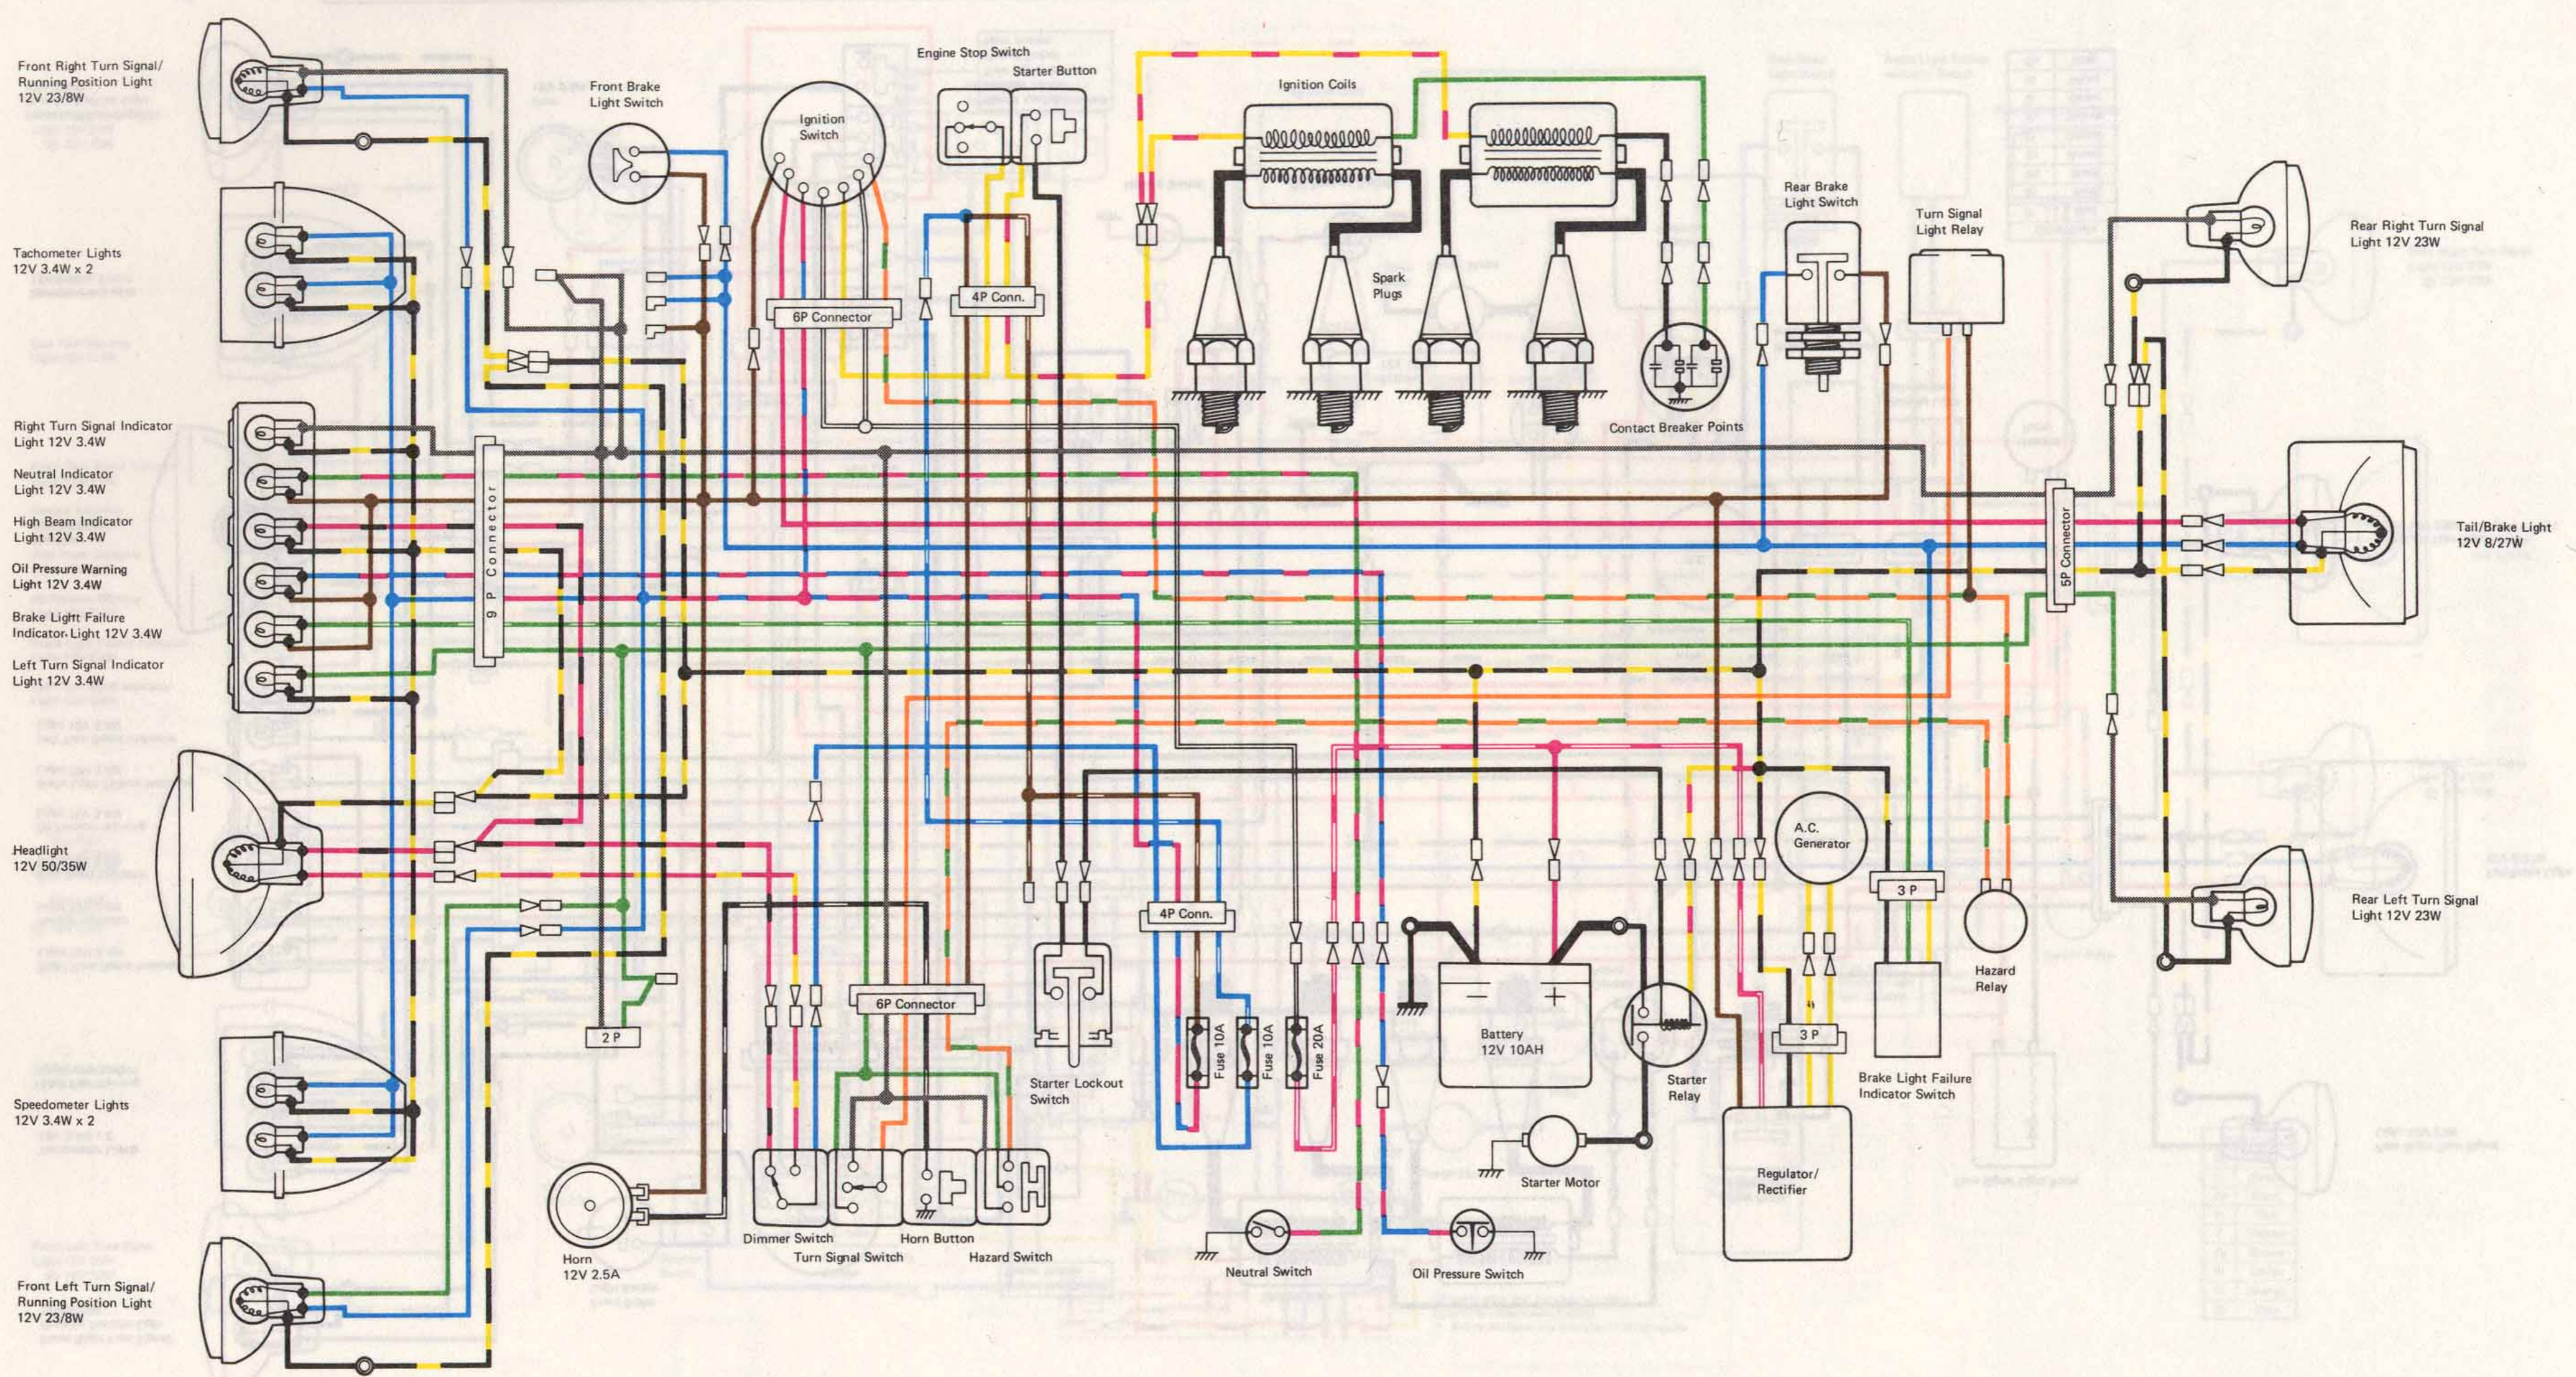

File was found and ready to download!
UPDATED 14 HOURS AGO

Fastest Source: [usenet.nl](https://www.usenet.nl)

Click the **download button** and select one of the found cloud sources.

6.4 2865 VIEWS

[Download](#) SECURE SCANNED

You need to [log in](#) before you can post comments.

[Navigation](#) [Registration](#) [FAQ](#)

[SchemaselectriqueKAWASAKIER6](#)

KZ650-F1 Wiring Diagram (US, Canadian Model)

312 SUPPLEMENT

LEFT HANDLEBAR SWITCH CONNECTIONS												
Starter Lockout Switch	Dimmer Switch			Turn Signal Switch			Hazard Switch		Horn Button			
Black	Black	R/Bk	Blue	R/Y	L	Green	Orange	Gray	O/G	Green	Gray	Bk/W
ON	HI	LO							ON			ON

IGNITION SWITCH CONNECTIONS						
Tail 4	Battery 1	Ignition	Tail 1	Tail 2	Battery 2	Tail 3
Brown	White	Yellow	Blue	Red	White	O/G
OFF						
ON						
PARK						

RIGHT HANDLEBAR SWITCH CONNECTIONS			
Starter Button	Engine Stop Switch		
Black	Y/R	Y	Y/R
ON		OFF	
		RUN	
		OFF	

Color Code	
Gy	Gray
G	Green
Bk	Black
R	Red
Y	Yellow
Br	Brown
W	White
O	Orange
Bl	Blue

[SchemaselectriqueKAWASAKIER6](#)